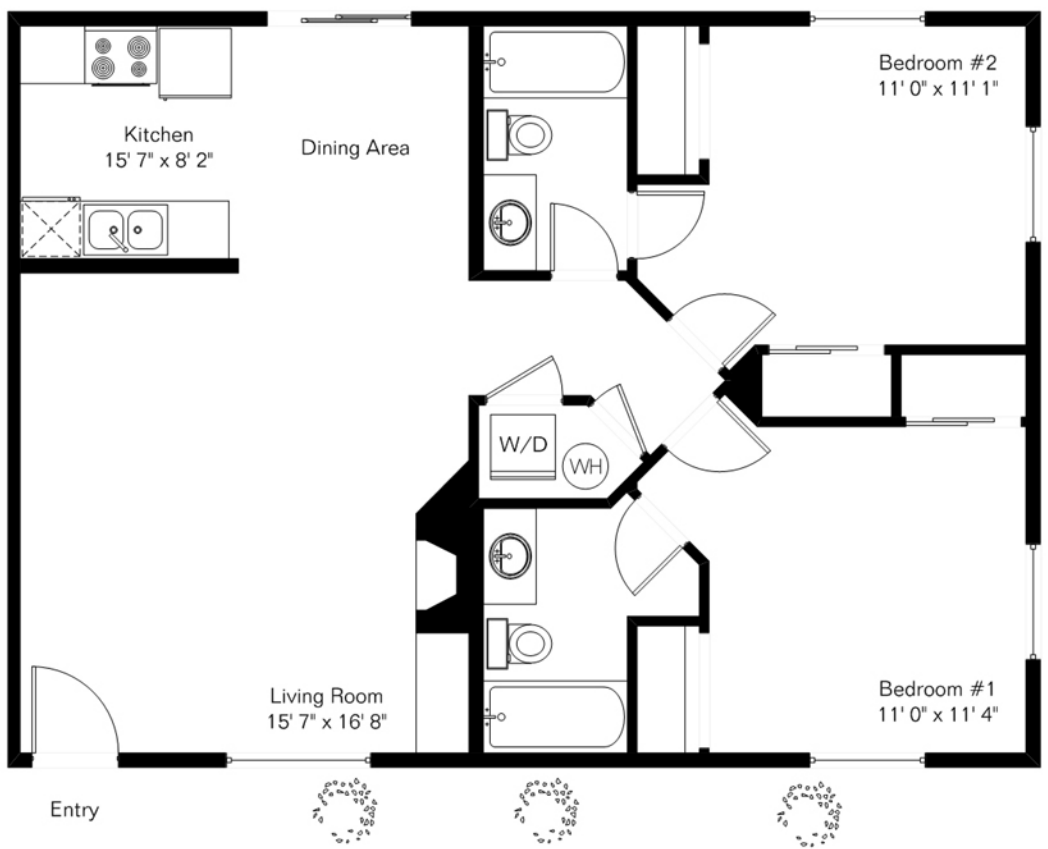

The square footages and room size information are deemed to be reliable but are not guaranteed and should be independently verified.

1615 N 6th Ave Unit 1

Presented by Layne Bogulas
QuatroVest
(520) 747-9331

Living Area 935 Sq Ft

Site Visit December 2007

Copyright 2007 Floor Plans First! LLC
All Rights Reserved.

www.FloorPlansFirst.com

Toll Free (877) 887-1500
Voice (520) 881-1500
Fax (520) 791-7701